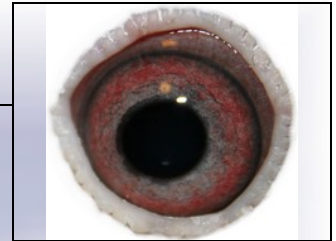

**BAND/RING: N- 12 - 1887144**

STRAIN: **Huib Hermans**

COLOR: **Blue**

NAME/ALIAS: **Magica fra Tryll**

SEX: **Hen**

D.O.B: **29.01.2012**

EYE INFO: **(0)**

Direct from Zoon Bliksem and Super Hen 366. Bliksem superbreeder Gaby Vandenabeele. The Super Hen 366 did fly: 1, 2, 3, 3, 3, 4, 4, 6, 8, 8 & 9th price MLS '04.